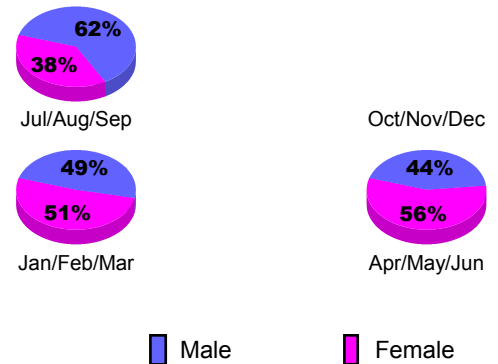

GMT: **KAMLESH JAIN**

Location: **INDIA**

GMT CA: **6**

**CLUBS**

Month	New Club Goal	Actual New Clubs	Actual Dropped Clubs	Gain/Loss of Clubs
<b>2012-2013</b>				
Jul/Aug/Sep	2	1	0	1
Oct/Nov/Dec	2	0	0	0
Jan/Feb/Mar	0	0	0	0
Apr/May/Jun	0	1	2	-1
<b>Totals</b>	<b>4</b>	<b>2</b>	<b>2</b>	<b>0</b>

**Club Results 2012-2013**  
Goal, New, Dropped, Gain/Loss

**YTD Status Quo Clubs 2012-2013**

Status Quo Clubs Compared to Status Quo Members

**Club Gain/Loss 2012-2013**

**MEMBERSHIP**

Month	Net Memb Goal	Actual New Memb	Actual Dropped Memb	Gain/Loss of Memb
<b>2012-2013</b>				
Jul/Aug/Sep	105	38	68	-30
Oct/Nov/Dec	80	58	203	-145
Jan/Feb/Mar	70	78	160	-82
Apr/May/Jun	45	706	64	642
<b>Totals</b>	<b>300</b>	<b>880</b>	<b>495</b>	<b>385</b>

**Membership Results 2012-2013**  
Goal, New, Dropped, Gain/Loss

**Gender Comparison 2012-2013**

**Membership Gain/Loss 2012-2013**