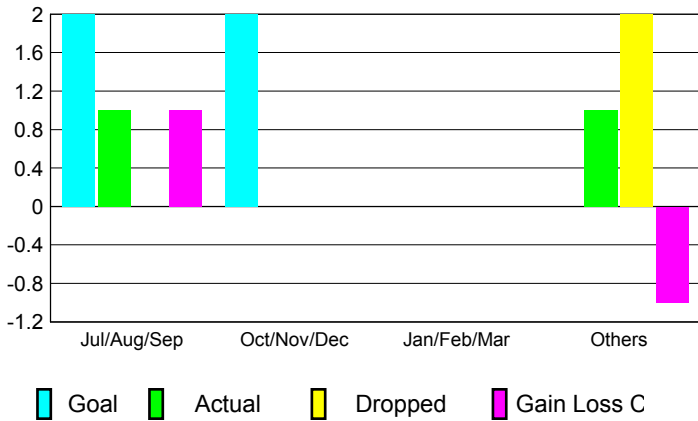

GMT: **KAMLESH JAIN**

Location: **INDIA**

GMT CA: **6**

**CLUBS**

Month	New Club Goal	Actual New Clubs	Actual Dropped Clubs	Gain/Loss of Clubs
<b>2012-2013</b>				
Jul/Aug/Sep	2	1	0	1
Oct/Nov/Dec	2	0	0	0
Jan/Feb/Mar	0	0	0	0
Apr/May/Jun	0	1	2	-1
<b>Totals</b>	<b>4</b>	<b>2</b>	<b>2</b>	<b>0</b>

**Club Results 2012-2013**  
Goal, New, Dropped, Gain/Loss

**YTD Status Quo Clubs 2012-2013**

Status Quo Clubs Compared to Status Quo Members

**Club Gain/Loss 2012-2013**

**MEMBERSHIP**

Month	Net Memb Goal	Actual New Memb	Actual Dropped Memb	Gain/Loss of Memb
<b>2012-2013</b>				
Jul/Aug/Sep	105	38	68	-30
Oct/Nov/Dec	80	58	203	-145
Jan/Feb/Mar	70	78	160	-82
Apr/May/Jun	45	706	64	642
<b>Totals</b>	<b>300</b>	<b>880</b>	<b>495</b>	<b>385</b>