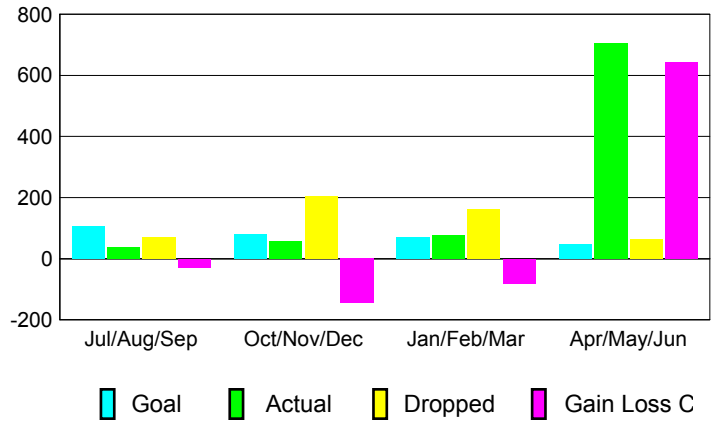

GMT: **KAMLESH JAIN**

Location: **INDIA**

GMT CA: **6**

**CLUBS**

Month	New Club Goal	Actual New Clubs	Actual Dropped Clubs	Gain/Loss of Clubs
<b>2012-2013</b>				
Jul/Aug/Sep	2	1	0	1
Oct/Nov/Dec	2	0	0	0
Jan/Feb/Mar	0	0	0	0
Apr/May/Jun	0	1	2	-1
<b>Totals</b>	<b>4</b>	<b>2</b>	<b>2</b>	<b>0</b>

**Club Results 2012-2013**  
Goal, New, Dropped, Gain/Loss

**YTD Status Quo Clubs 2012-2013**

Status Quo Clubs Compared to Status Quo Members

**Club Gain/Loss 2012-2013**

**MEMBERSHIP**

Month	Net Memb Goal	Actual New Memb	Actual Dropped Memb	Gain/Loss of Memb
<b>2012-2013</b>				
Jul/Aug/Sep	105	38	68	-30
Oct/Nov/Dec	80	58	203	-145
Jan/Feb/Mar	70	78	160	-82
Apr/May/Jun	45	706	64	642
<b>Totals</b>	<b>300</b>	<b>880</b>	<b>495</b>	<b>385</b>

**Membership Results 2012-2013**  
Goal, New, Dropped, Gain/Loss

**Gender Comparison 2012-2013**

**Membership Gain/Loss 2012-2013**